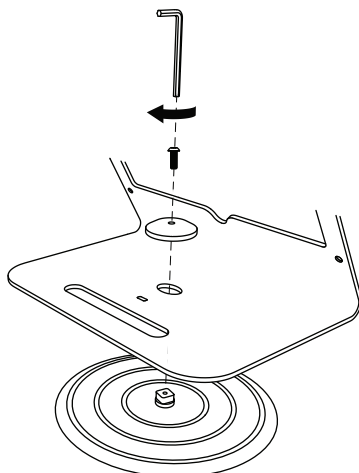

WindFall®

Hecklerdesign

PIVOT TABLE KIT

Assembly & Installation

5/64" Hex Key
F165

Assembly screw
F859

PivotTable Head
F115

Flat PivotTable
E104

Double - Sided Disk
F129

Single - Sided Disk
F132

Pivot Hole Installation

Pivot & Slide Slot Installation

Select a Single - Sided Adhesive Installation OR Double - Sided Adhesive Installation

Single - Sided Disk

F132

Double - Sided Disk

F129

1

2

3

4

 For double - sided adhesive installation.